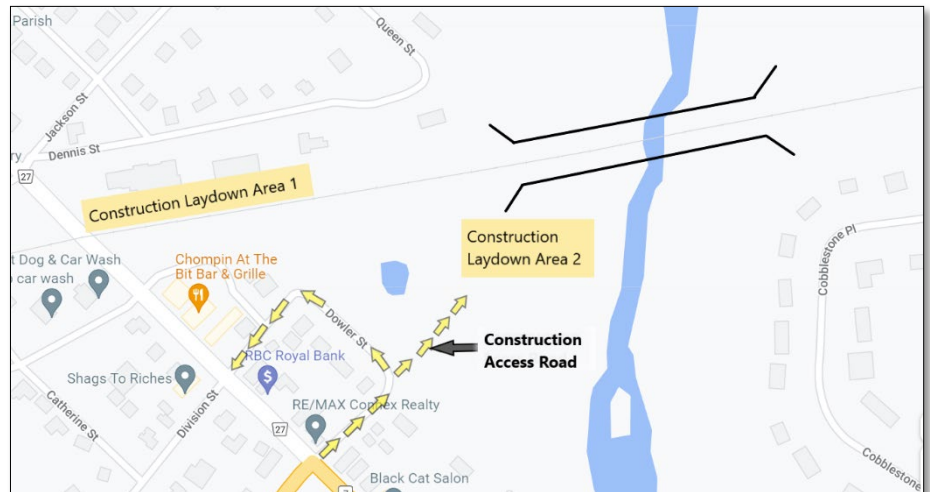

Eramosa River Bridge Replacement

The expansion of GO Train service along the Kitchener GO corridor will transform the line into a more frequent transit experience - with fast and convenient train service that runs outside the rush hour.

Metrolinx has been replacing, repairing and upgrading infrastructure along the Kitchener GO Line in support of GO Expansion. Part of this work includes a full replacement of the Eramosa River Bridge in Rockwood.

WHAT THIS MEANS FOR YOU

Construction crews have set up equipment on the north side of the tracks off Main Street N. to facilitate this important safety-related work. Crews will access the work site via an access road through the future development off Dowler Street.

Most of the work will take place on weekdays between 7 a.m. to 6 p.m. From June to Fall 2022, track and bridge work will begin overnight on select weekends between 6 a.m. on Saturday and 11 p.m. Sunday.

WHAT THIS MEANS FOR YOU

Planned overnight weekend work schedule:

- June 11-12, 18-19
- July 16-17, 23-24
- August 13-14, 20-21, 27-28
- September 10-11, 17-18, 24-25
- October 15-16, 22-23

Residents can expect to hear noise from heavy machinery and equipment on and adjacent to the rail corridor. The use of back-up beepers, a vital safety measure, will be limited to essential work only, and lights will be pointed away from residential areas.

QUESTIONS

We have a dedicated Community Relations team available to answer your questions by email, Monday - Friday, 8:30 a.m. - 4:30 p.m. at GuelphWellington@metrolinx.com.

To receive updates about Metrolinx projects and services in your area, sign up for the Guelph-Wellington Regional E-newsletter at [metrolinx.com/subscribe](https://www.metrolinx.com/subscribe).

Contact Us:

Write us at: GuelphWellington@metrolinx.com
Find us on Twitter: @Metrolinx
Visit the website: www.metrolinx.com/Guelph-Wellington