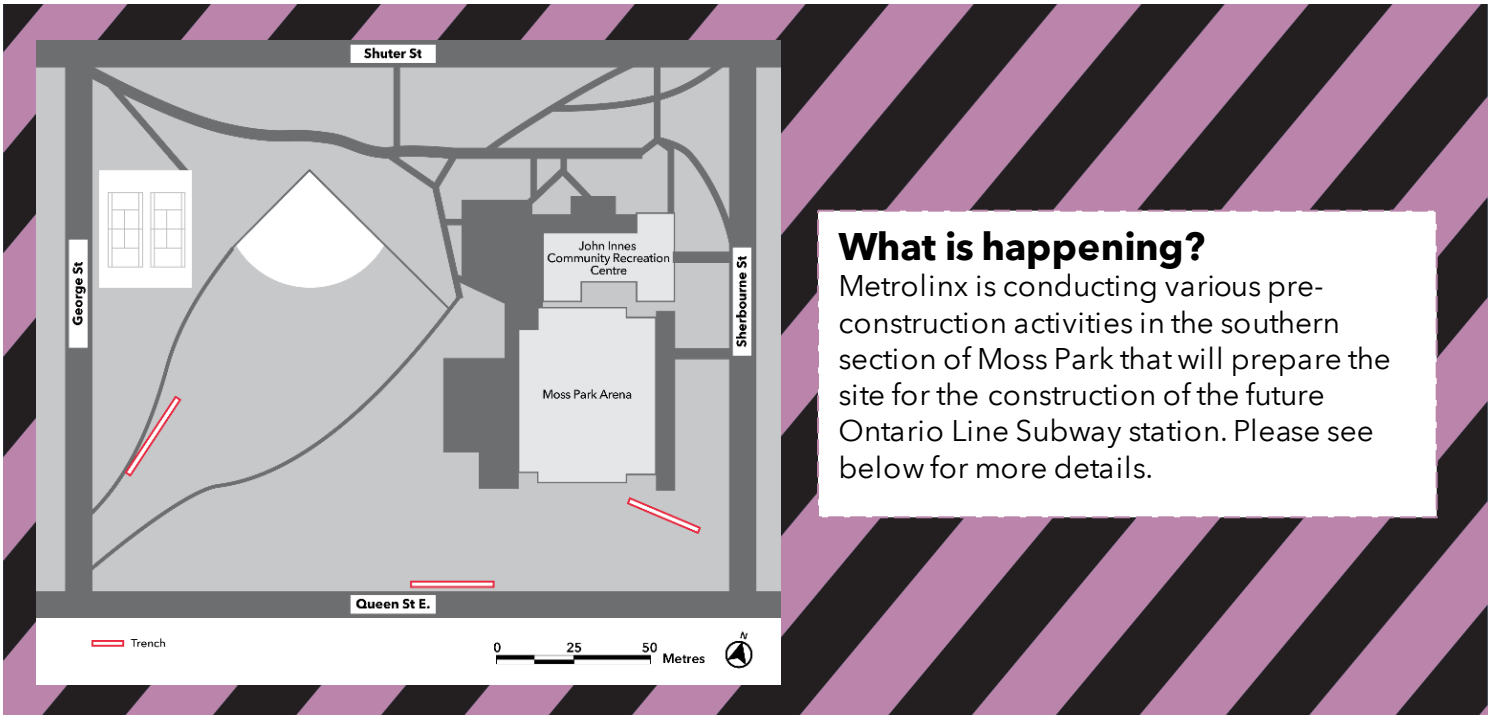

## Update: Early Works for the Southern Section of Moss Park

**What is happening?**  
 Metrolinx is conducting various pre-construction activities in the southern section of Moss Park that will prepare the site for the construction of the future Ontario Line Subway station. Please see below for more details.

### Timing

- **Scheduled start:**  
Aug 15, 2022
- **Duration:**  
41 days
- **Days:**  
Weekdays
- **Hours:**  
8 a.m.- 5 p.m.

### What to expect

- Crews continue to conduct pre-construction activities in the southern portion of Moss Park. Work includes:
- **Stage 2 Archaeological Assessment:**
  - Three (3) test trenches are being excavated using a mechanical excavator under the guidance and observation of a licensed archeologist.
  - Crews will excavate and backfill the trenches (in sequential order) and each trench area will be temporarily fenced off for safety.
  - Work equipment may be left on-site until work is complete.
- **Update: A security guard will be on site for the duration of the archeological assessments from 5PM to 7AM Monday to Friday and on weekends 24/7.**
- Work may be delayed or rescheduled due to inclement weather or unforeseen circumstances.  
 Residents and businesses near the work site may hear noise caused by trucks and other construction equipment related to this work.

## The Ontario Line

 15.6 kilometres of transit service

 Making it faster and easier for hundreds of thousands of people to get where they need to be

Over 40 new connections to GO train lines and existing subway, streetcar, and bus lines.