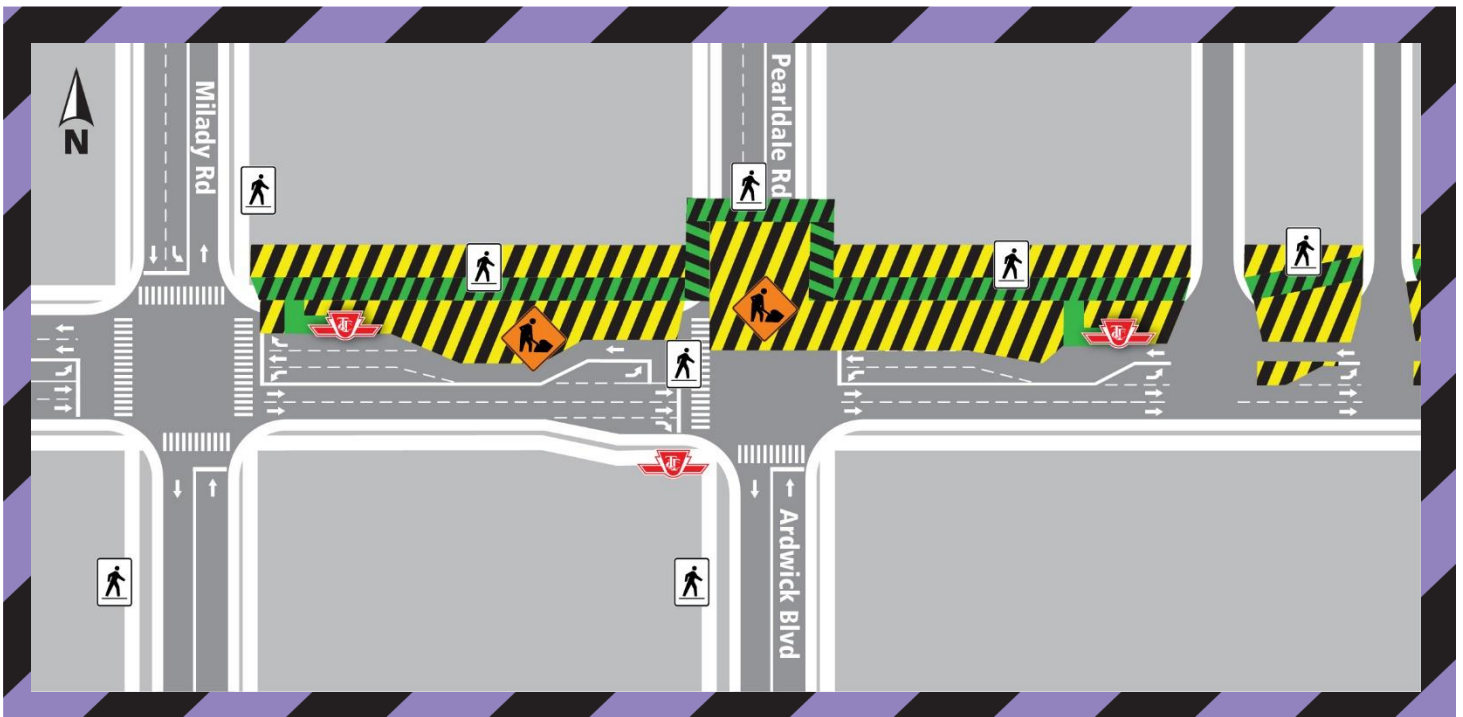

UPDATE: Temporary Road Closure - Pearldale Road at Finch Avenue West

August 13, 2021 for three days

What?

As part of the Finch West Light Rail Transit (LRT) Project, utility relocation is ongoing on Finch Avenue West, from Islington Avenue, home to the future Rowntree Mills stop of the Finch West LRT, to Weston Road, home to the future Emery stop of the Finch West LRT. To safely perform the work, Pearldale Road must be closed at Finch Avenue West for three (3) days, approximately, starting on August 13, 2021.

The closure will take place over a weekend from 7 pm on Friday, August 13, 2021, until 6 am on Monday, August 16, 2021, approximately. Signs will be posted to keep local residents informed in advanced.

A Paid Duty Officer will be managing traffic at Finch Avenue West and Pearldale Road, as needed.

WORK HOURS:

- Pearldale Road will remain closed at Finch Avenue West for three (3) days, approximately.
- The closure is anticipated to start at 7 pm on Friday, August 13, 2021, until 6 am on Monday, August 16, 2021 approximately.
- Signs will be installed to keep local residents informed about the closure.
- Dates are tentative and may change. Please visit us at www.metrolinx.com/finchwestlrt for up-to-date information.