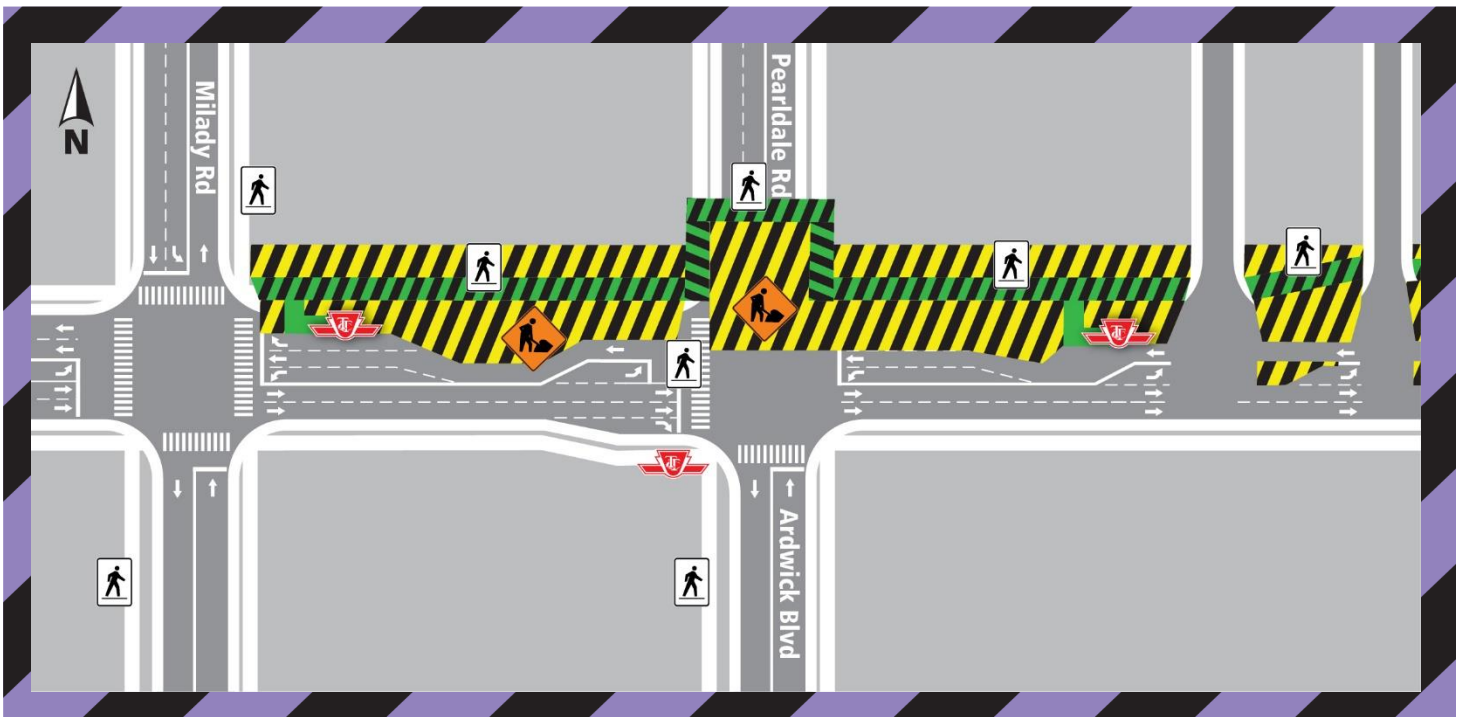

UPDATE: Temporary Road Closure. Pearldale Road at Finch Avenue West

July 9, 2021 for three days

What?

As part of the Finch West Light Rail Transit (LRT) Project, utility relocation is ongoing on Finch Avenue West, from Islington Avenue, home to the future Rowntree Mills stop of the Finch West LRT, to Weston Road, home to the future Emery stop of the Finch West LRT. To safely perform the work, Pearldale Road must be closed at Finch Avenue West for three (3) days, approximately, starting on July 9, 2021.

The closure will take place over a weekend from 7 pm on Friday, July 9, 2021 until 6 am on Monday, July 12, 2021, approximately. Signs will be posted to keep local residents informed in advanced.

A Paid Duty Officer will be managing traffic at Finch Avenue West and Pearldale Road, as needed.

WORK HOURS:

- Pearldale Road will remain closed at Finch Avenue West for three (3) days, approximately.
- The closure is anticipated to start at 7 pm on a Friday, July 9, 2021 until 6 am on Monday, July 12, 2021 approximately.
- Signs will be installed to keep local residents informed about the closure.
- Dates are tentative and may change. Please visit us at www.metrolinx.com/finchwestlrt for up-to-date information.