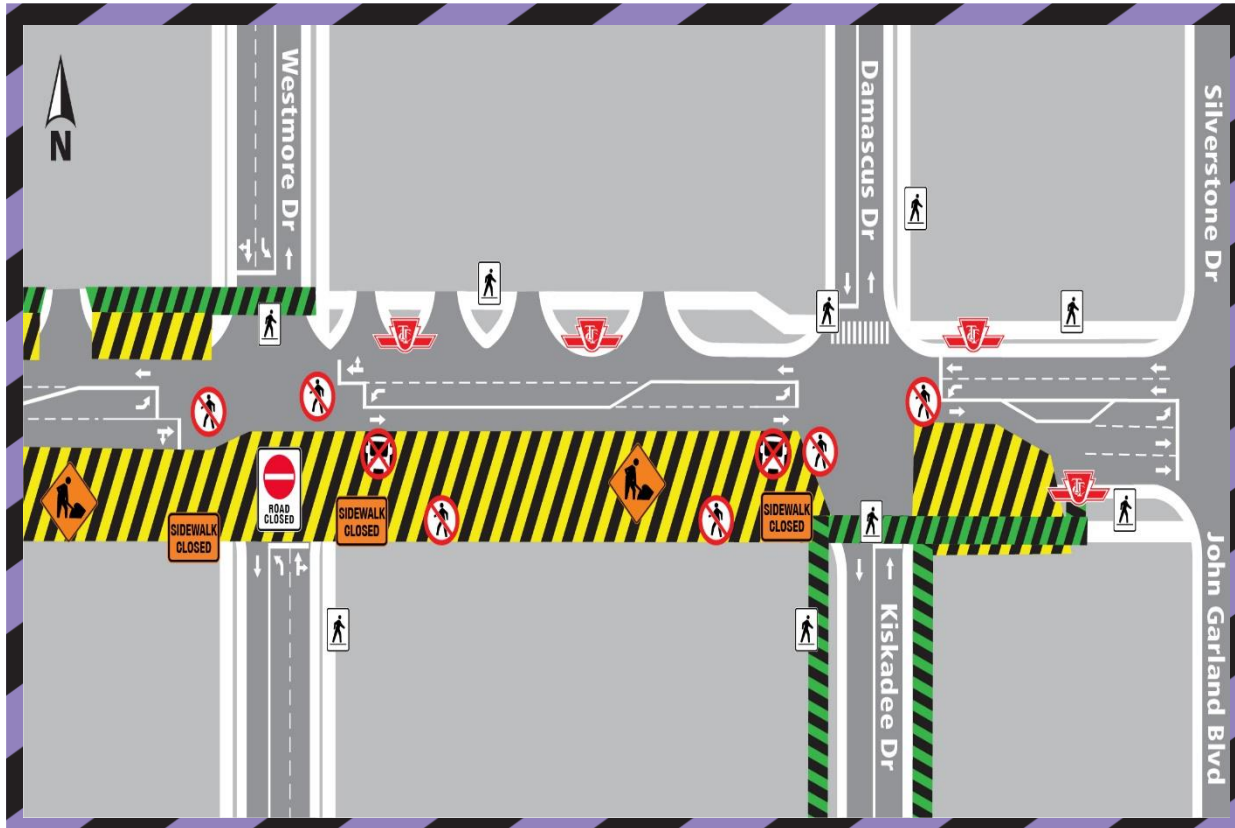

Road work along Finch Ave. W between Westmore Dr. and Kiskadee Dr.(Future Westmore stop)

Update: June 14 - July 16, 2021

What?

As part of preparatory works to expand Finch Ave. W. and to accommodate the Finch West LRT line, crews will begin with road widening along Finch Ave. W from Westmore Dr. to Kiskadee Dr. Work will begin on Monday, June 7 2021, and take approximately three weeks. Sidewalk on the south side of Finch will be closed during the operation. Sidewalk on the north side will remain open.

WORK HOURS:

- Monday, June 14, 2021 at 7 am until Wednesday, July 16, 2021 at 5 pm, approximately.
- Work may be rescheduled due to weather conditions or unforeseen circumstances.

WHAT TO EXPECT

- Road work along south side of Finch Ave. W from Westmore Dr to approximately 100m east of Kiskadee Dr
- Heavy trucks and equipment in the area.
- Due to the nature of this work, at times there will be noise, dust and vibration around the work area.
- Expect traffic delays near work zones.

TRAFFIC AND PEDESTRIAN DETAILS (SEE MAP ABOVE):

- John Garland Blvd. will provide access to Kiskadee Dr. during the closure.
- Bus stops at Westmore Dr. and Kiskadee Dr. will be closed and relocated to the bus stop at John Garland Blvd.
- Relocation of bus stops is done in consultation with TTC.
- Access to businesses will be maintained, unless otherwise communicated.
- Please allow extra time for your journey.
- Please take extra care when navigating near work zones, and always make eye contact with the driver.
- TTC bus stops will be closed or relocated away from work zones, as needed.
- Access to TTC will be maintained at all times.
- Please visit www.ttc.ca for more information