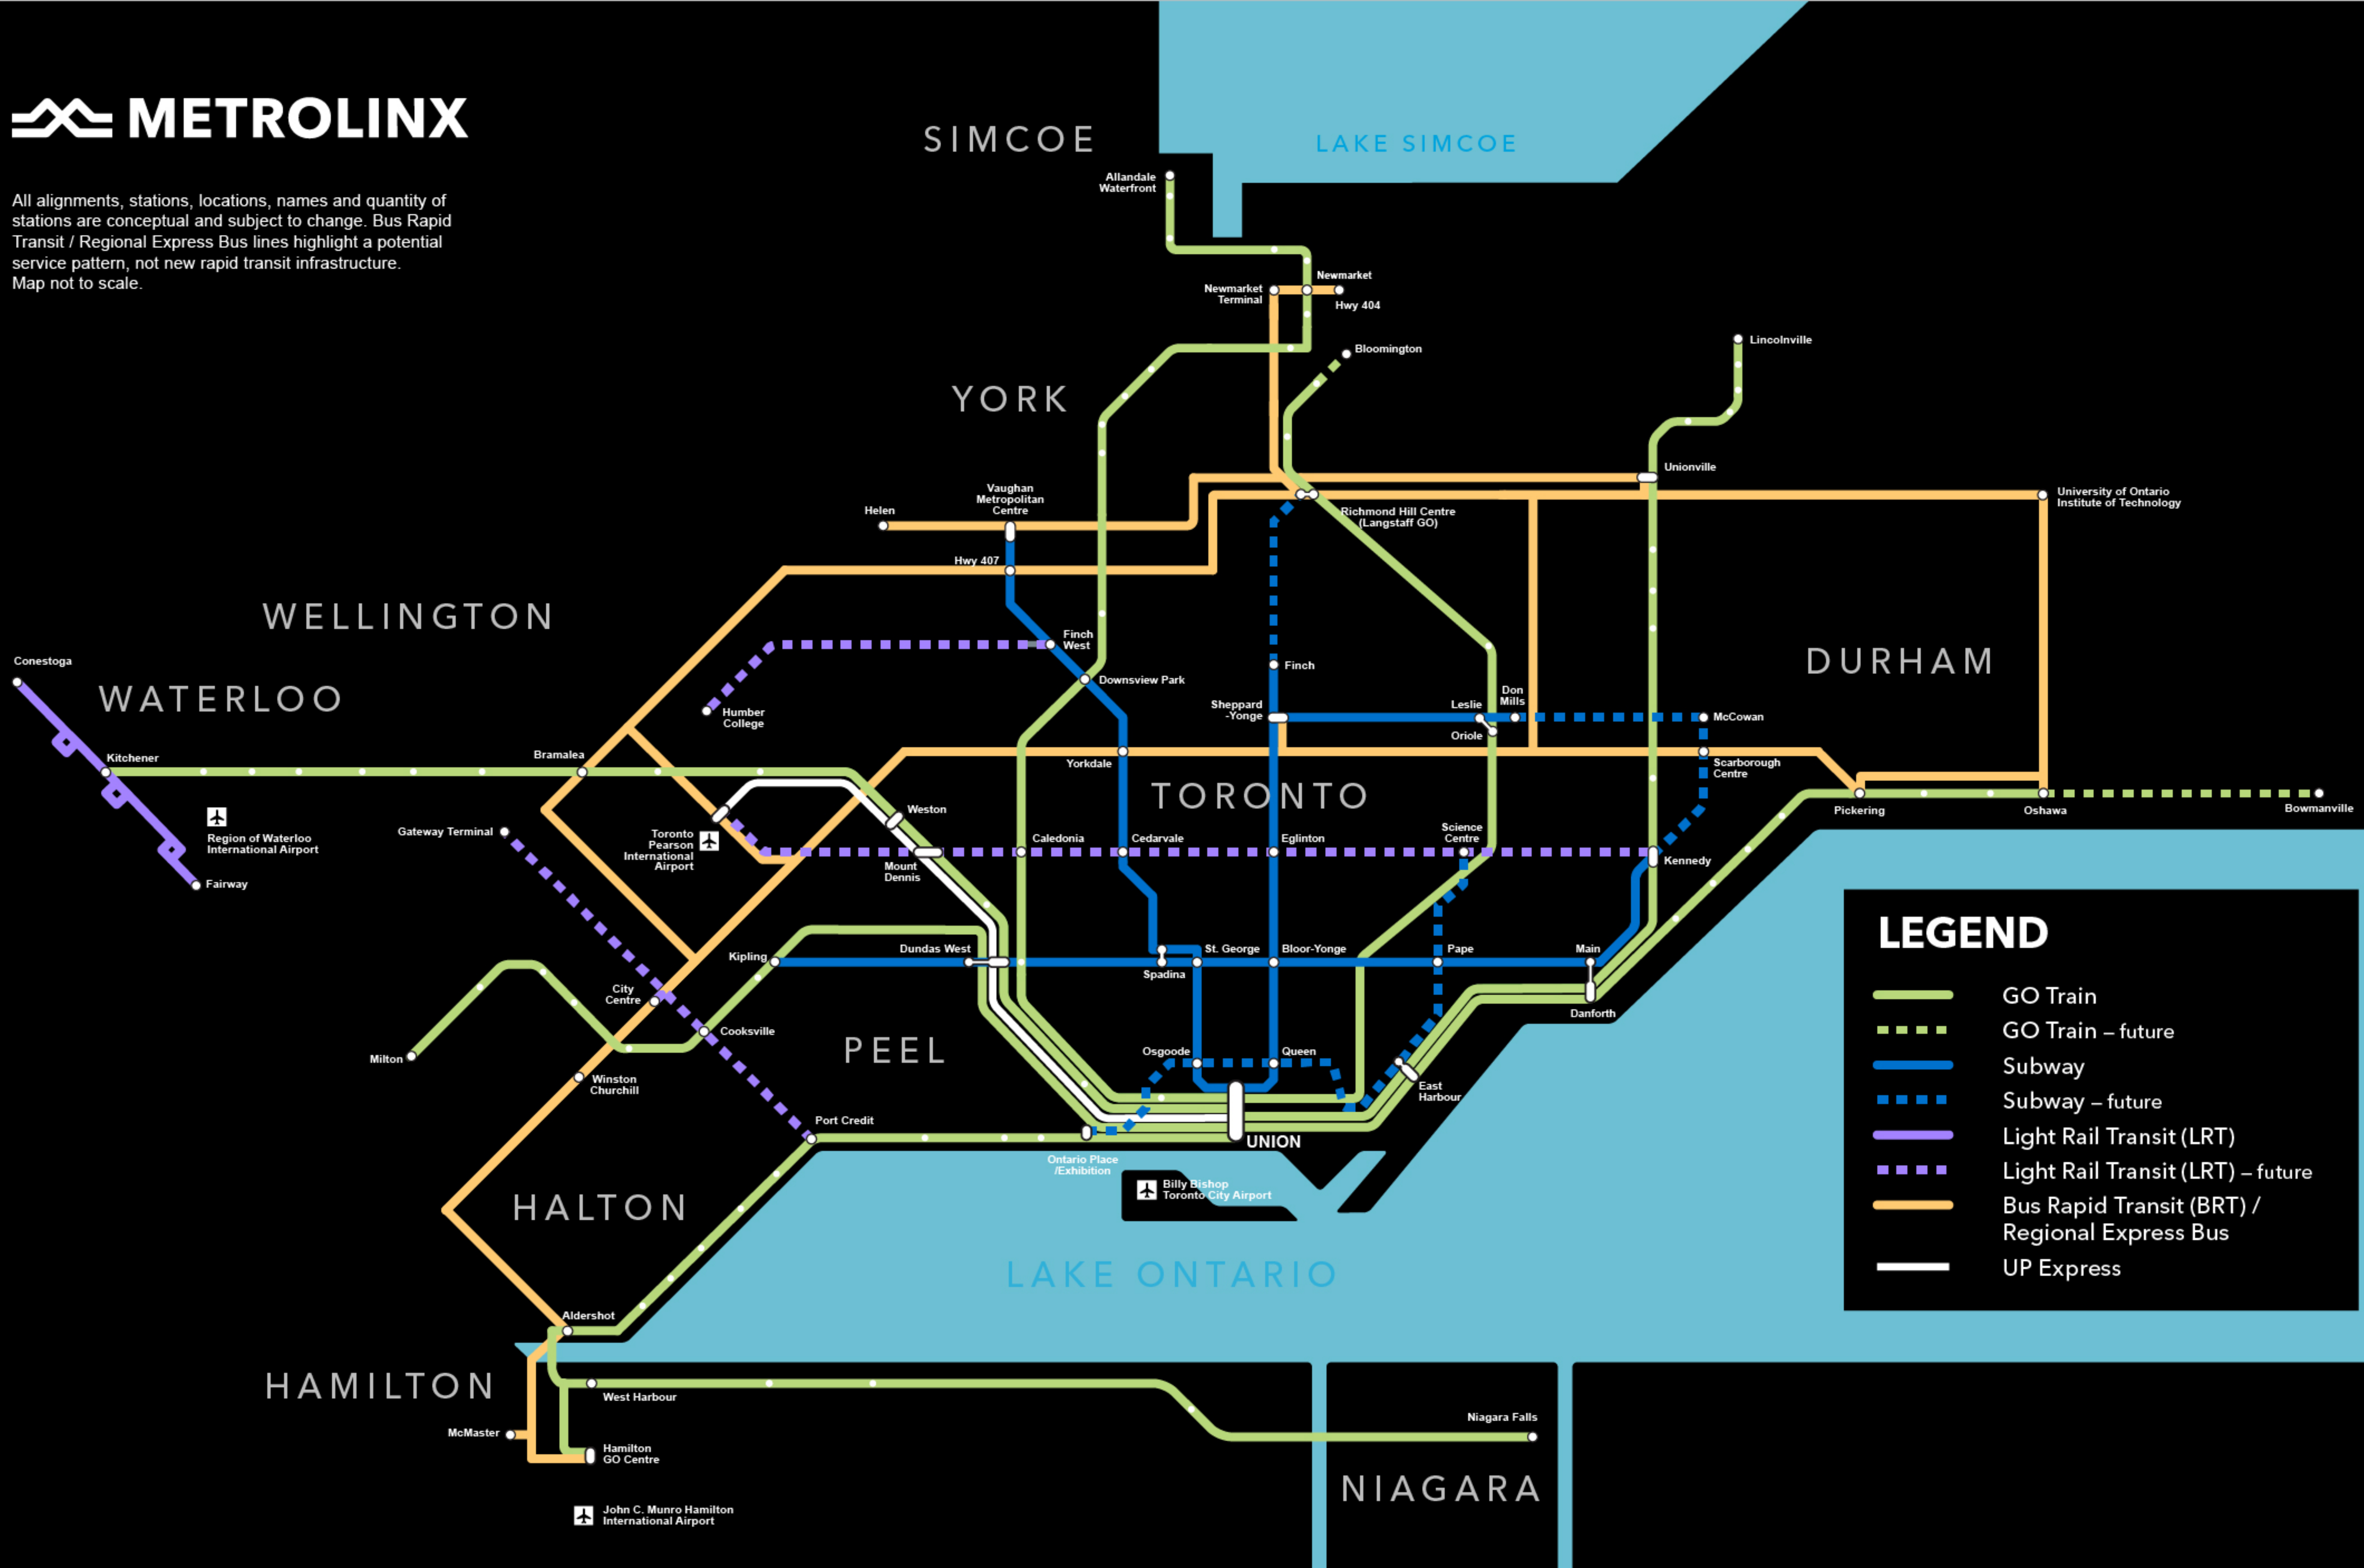

METROLINX

All alignments, stations, locations, names and quantity of stations are conceptual and subject to change. Bus Rapid Transit / Regional Express Bus lines highlight a potential service pattern, not new rapid transit infrastructure. Map not to scale.

LEGEND

- GO Train
- - - GO Train - future
- Subway
- - - Subway - future
- Light Rail Transit (LRT)
- - - Light Rail Transit (LRT) - future
- Bus Rapid Transit (BRT) / Regional Express Bus
- UP Express