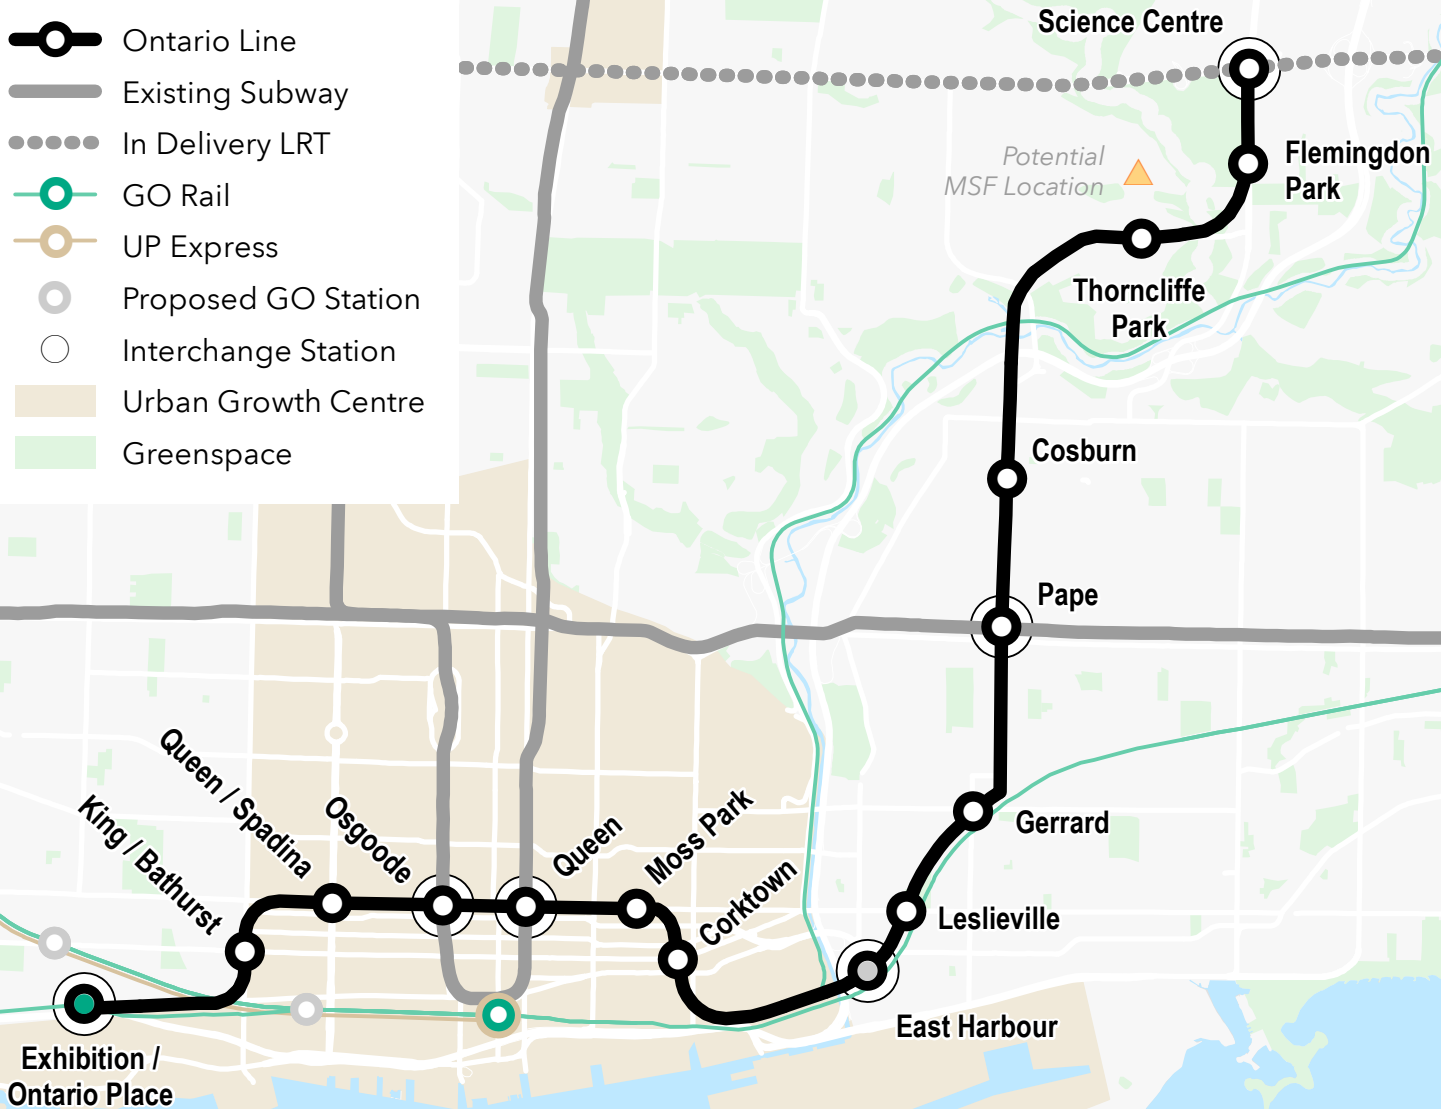

Ontario Line

-  Ontario Line
-  Existing Subway
-  In Delivery LRT
-  GO Rail
-  UP Express
-  Proposed GO Station
-  Interchange Station
-  Urban Growth Centre
-  Greenspace

All alignments and stations are conceptual and subject to change.

0 1 2 km

Map produced by Metrolinx on 10/10/2019.
Base data from Land Information Ontario & Statistics Canada.

 METROLINX