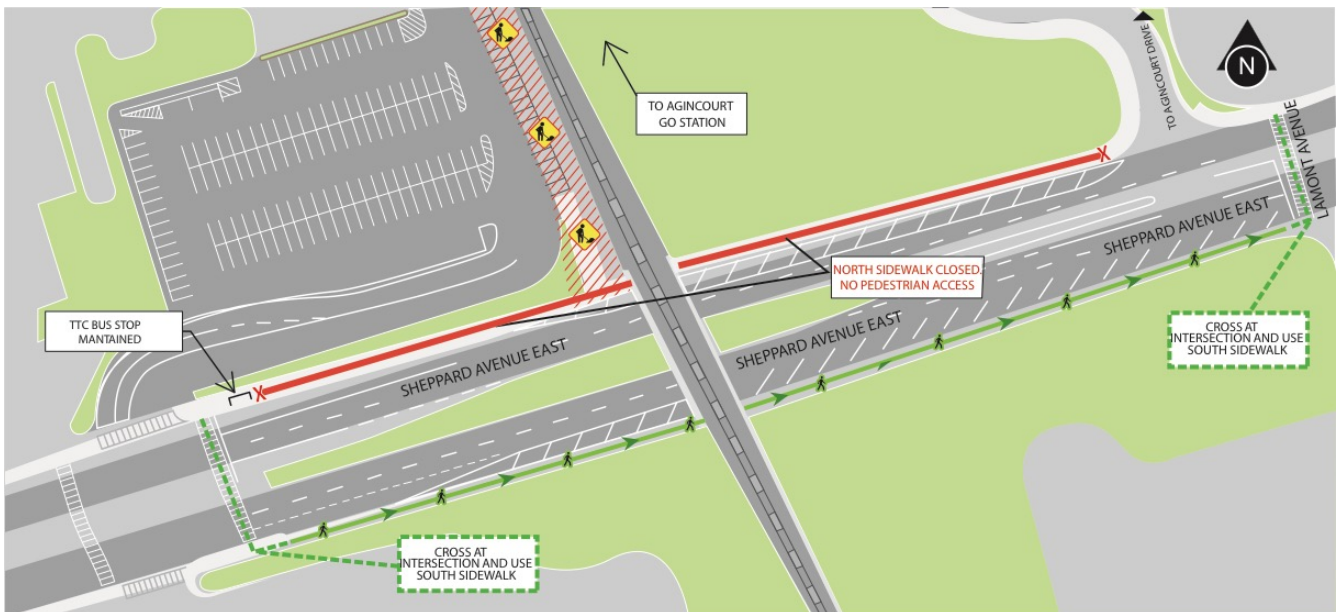

TRANSFORMING TRANSIT IN YOUR AREA

Information as of December 27, 2019

Temporary Staircase Closure & Sheppard Avenue East North Sidewalk Closure January 20, 2020 to April 2020

Metrolinx is working to transform the way the region moves by building a seamless, convenient and integrated transit network across the Greater Golden Horseshoe Area. Metrolinx is transforming the existing GO rail system to deliver a whole new rapid transit experience to your community. With more frequent train service you'll have more options to get you where you need to go.

WHAT IS THE STOUFFVILLE STATIONS PROJECT?

Metrolinx is making major infrastructure improvements to the Agincourt, Milliken, and Unionville GO stations. This work includes the construction of new grade-separated rail and pedestrian bridges at the existing Steeles Avenue East at-grade rail crossing between Kennedy Road and Midland Avenue, which also includes a new road underpass on Steeles Avenue East below the railway corridor.

WHAT TO EXPECT

Starting **as early as January 20, 2020, and for several months**, there will be a temporary closure of the staircase off of Sheppard Avenue East to Agincourt GO Station. This closure is required to safely construct a new canopy structure over the staircase.

- **We will also close the north sidewalk along Sheppard Avenue East** between the signalized intersections at the entrance of the Agincourt GO Station and Lamont Avenue. **The south sidewalk will be open at all times.** (See map below)
- **Access to the Agincourt GO Station from Sheppard Avenue East will remain open from the signalized intersection at the entrance of the Agincourt GO Station.**
- There will be **no changes to the TTC Bus Stop** on Sheppard Avenue East.
- Once construction is complete, the staircase and the sidewalk will be re-opened to pedestrians.
- For your safety, please use caution when travelling around construction zones and please obey posted signs.